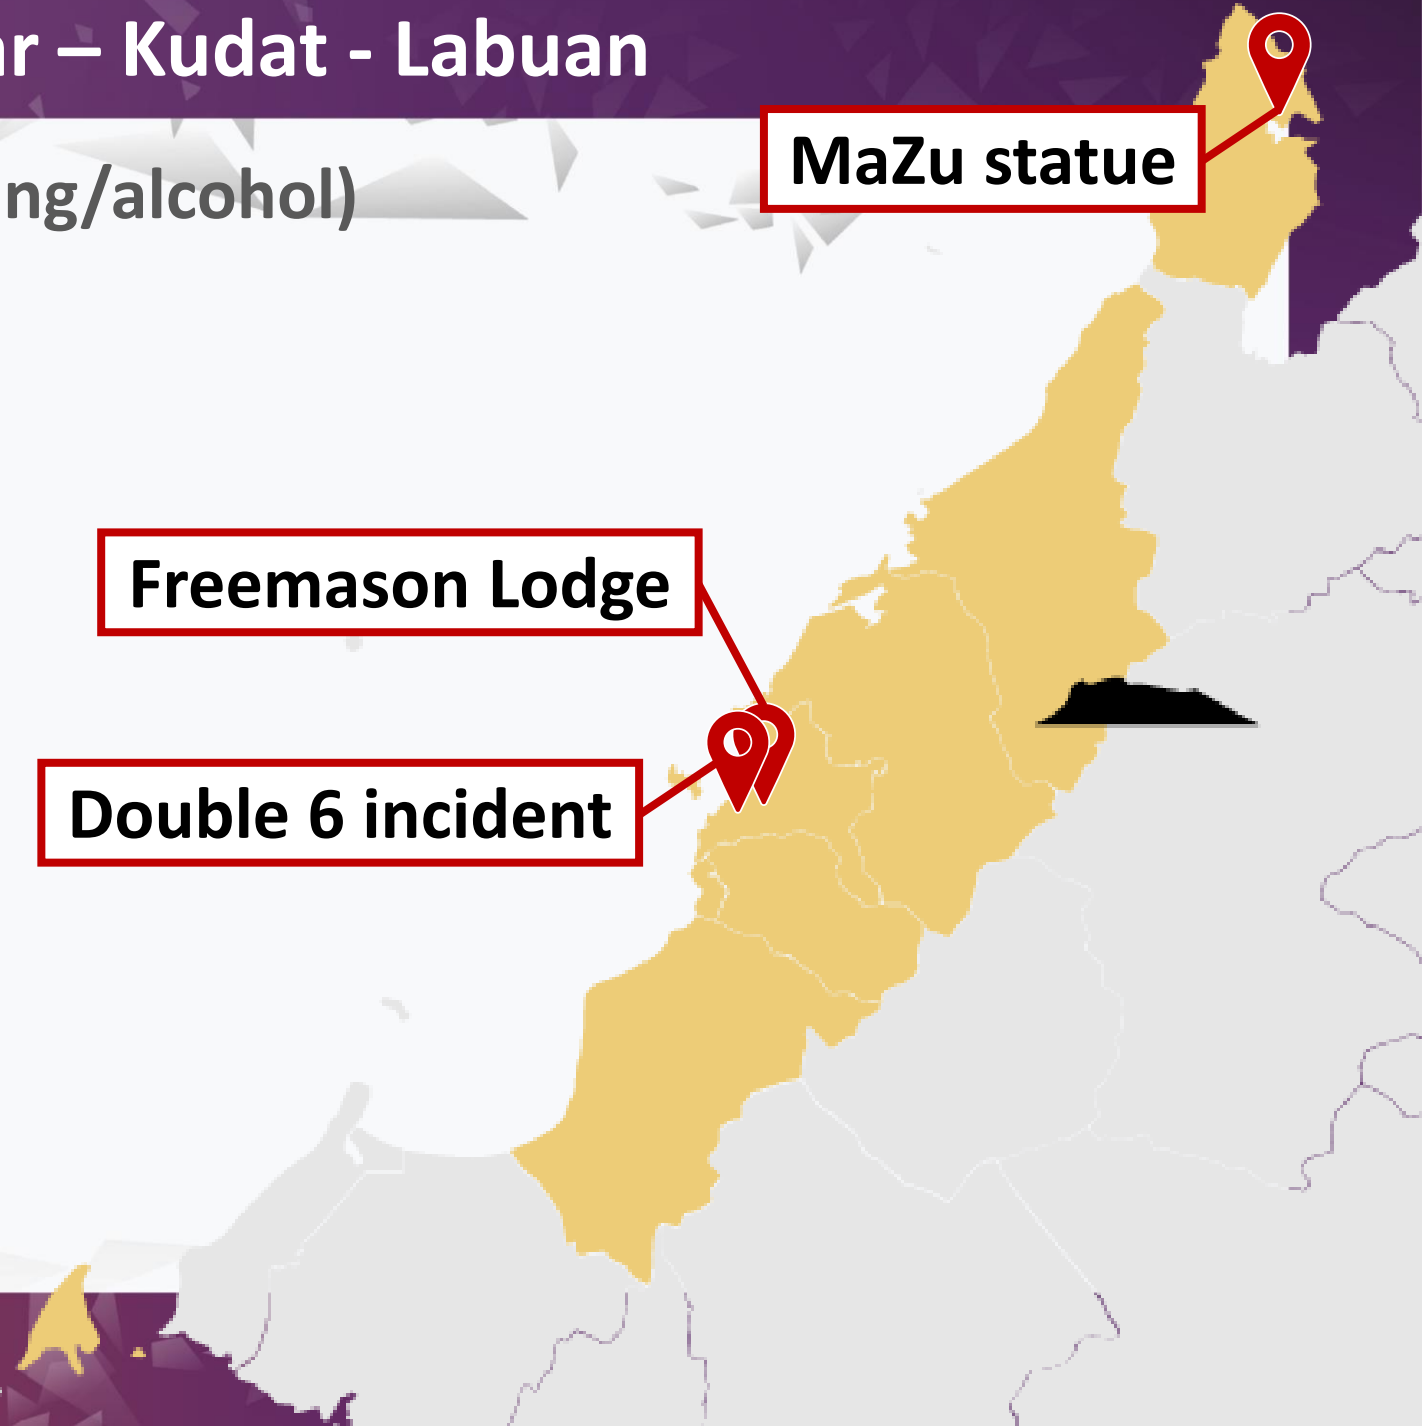

# Kota Kinabalu – Putatan – Papar – Kudat - Labuan

- Addiction (sex/drugs/smoking/alcohol)
- Suicides
- Idol worship
- Blood sacrifice
- Mental illness
- Early death
- Sickness & disease
- MA63

**MaZu statue**

**Freemason Lodge**

**Double 6 incident**

# Keningau – Tenom - Beaufort

**Batu Sumpah**

- **Addiction (sex/drugs/smoking/alcohol)**
- **Broken marriage**
- **Witchcraft**

# Tawau – Lahad Datu - Semporna

- Mental illness
- Fruitlessness
- Poverty
- Addiction (sex/drugs/alcohol/gambling)
- Idol worship
- PAS
- Cancer
- Illegal immigrants
- Witchcraft
- Suicides & accidents
- Smuggling