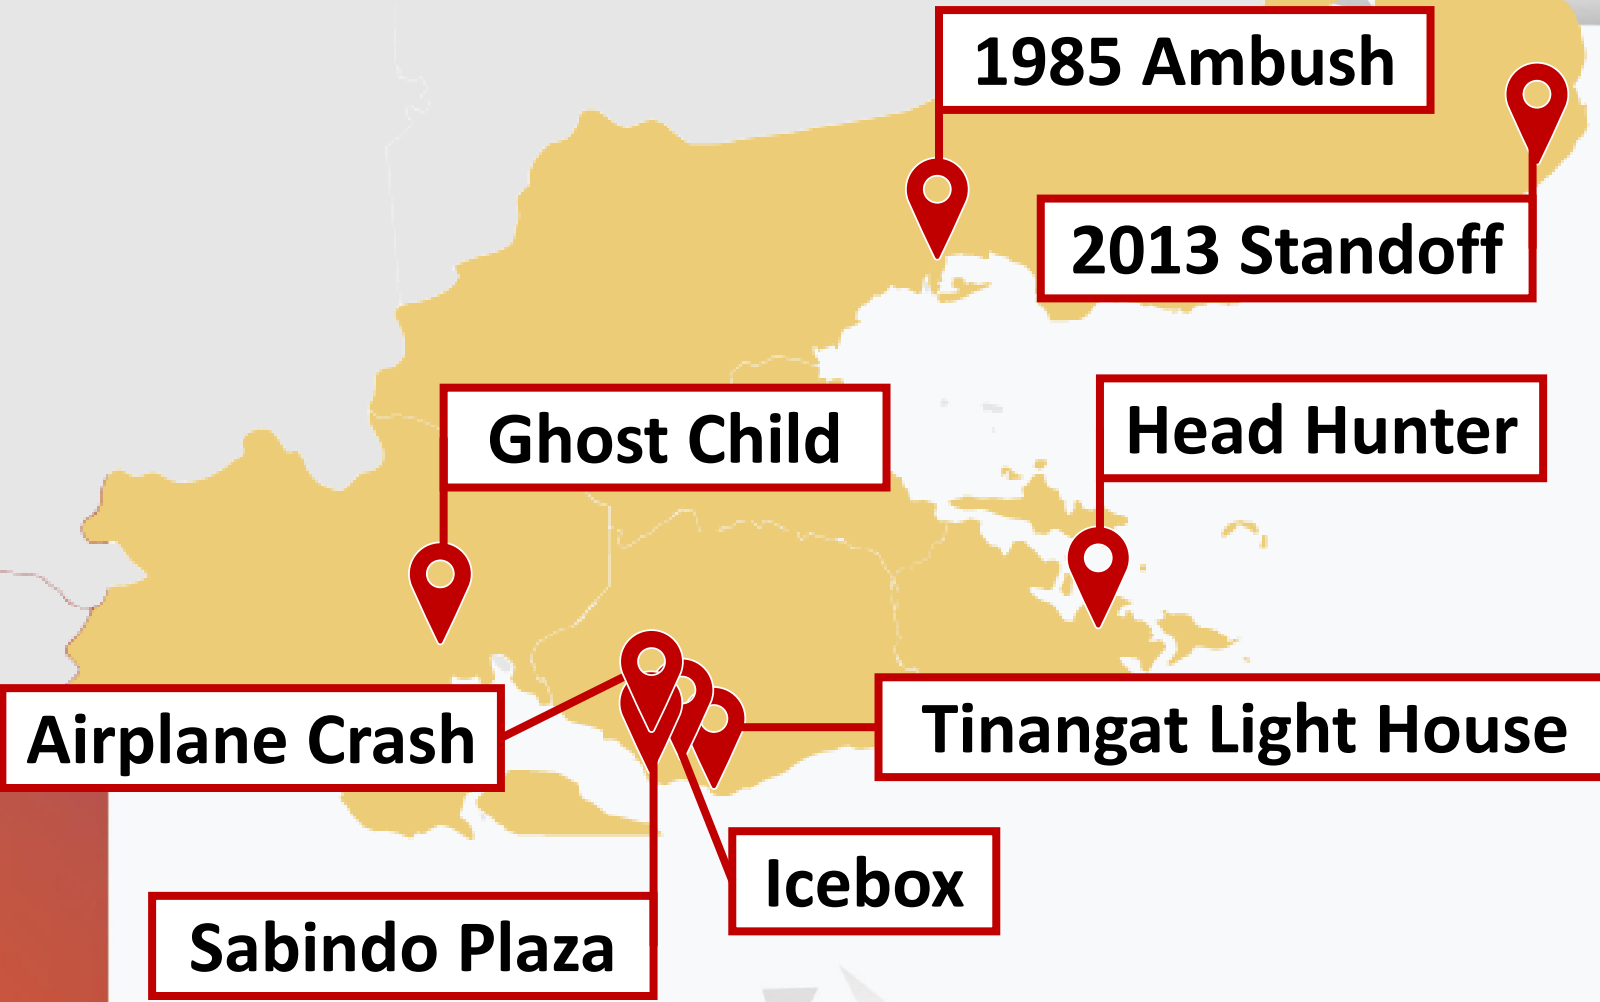

# Kota Kinabalu – Putatan – Papar – Kudat - Labuan

- Addiction (sex/drugs/smoking/alcohol)
- Suicides
- Idol worship
- Blood sacrifice
- Mental illness
- Early death
- Sickness & disease
- MA63

**MaZu statue**

**Freemason Lodge**

**Double 6 incident**

# Keningau – Tenom - Beaufort

**Batu Sumpah**

- **Addiction (sex/drugs/smoking/alcohol)**
- **Broken marriage**
- **Witchcraft**

# Tawau – Lahad Datu - Semporna

- Mental illness
- Fruitlessness
- Poverty
- Addiction (sex/drugs/alcohol/gambling)
- Idol worship
- PAS
- Cancer
- Illegal immigrants
- Witchcraft
- Suicides & accidents
- Smuggling